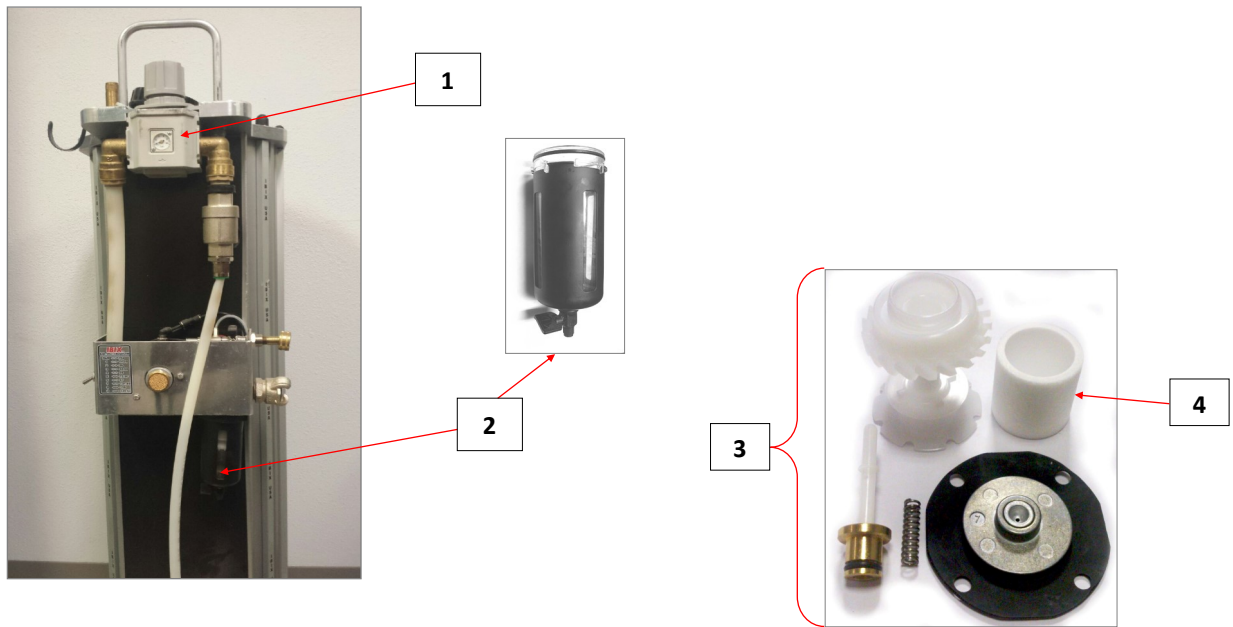

PRESSURE REGULATOR & MOISTURE SEPARATOR

POSITION	CODE (US)	CODE (IT)	DESCRIPTION	QTY
1	I40-PR	353	PRESSURE REGULATOR w/ MOISTURE SEPARATOR	1
2	I40-MS	55	REPLACEMENT MOISTURE SEPARATOR	1
3	I40-MS-Rk	57	MOISTURE SEPARATOR REBUILD KIT W4000	1
4	I40-MS-Rk-F	340106051-5	5 µm FILTER FOR MOISTURE SEPARATOR W4000	1