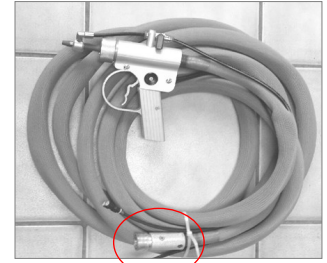

9

HOSE OPTIONS & ACCESSORIES

POSITION	CODE (US)	CODE (IT)	DESCRIPTION	QTY
7	I40-H₂O-Gun	80	1.18" x 30' H₂O GUN WITH HOSE (complete (delivered w/unit))	1
8	I40-Lance	80H-QC	1.18" x 30' H₂O LANCE WITH HOSE (complete)	1
9	I40-EXT-H	34PTG047	1.18" x 30' H₂O EXTENSION HOSE w/quick connects	1
10	I40ABH-30	1087	1.18" x 30' ABRASIVE HOSE ONLY	1
11	QC-I40-female	34PTG040	QUICK CONNECT (1 PC/FEMALE)	1
12	I-Ril-bl	360108003	4mm x 30' - RILSAN TWIN HOSE - BLACK - (AIR)	1
13	I-Ril-wt-205	340108052	4mm x 30' - RILSAN HOSE - WHITE - (WATER)	1
14	I-RQC-4	32PLP-4	4mm QUICK CONNECT FOR RILSAN HOSE (kit of 3 connectors)	1