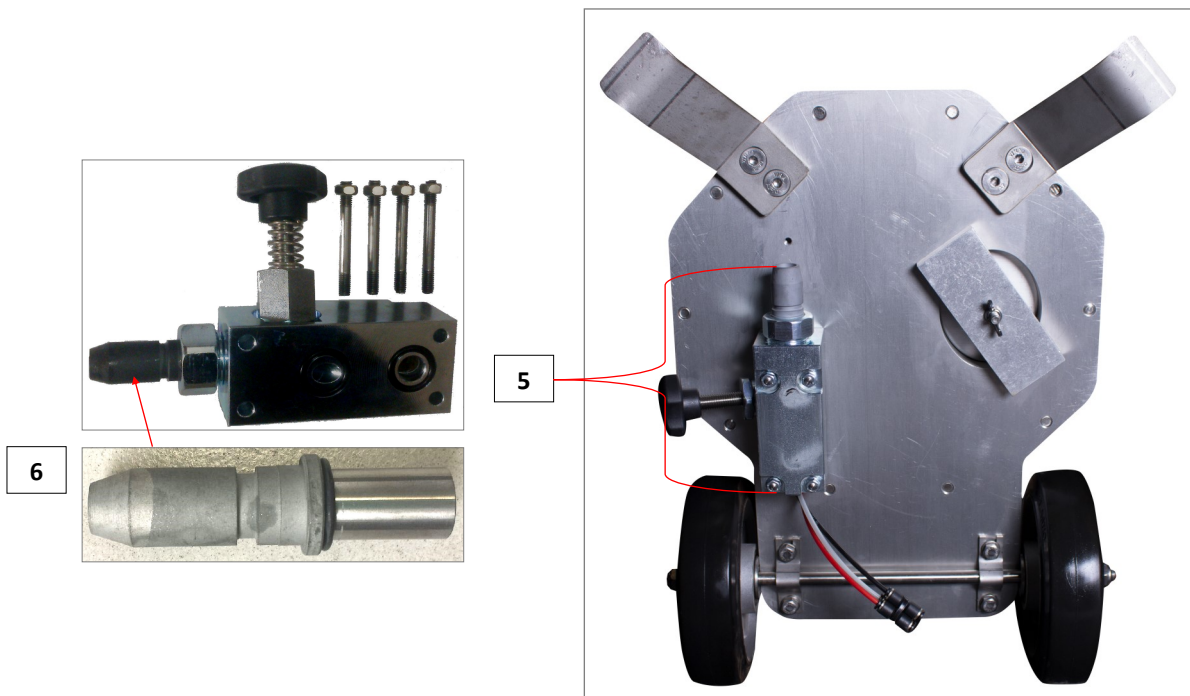

ABRASIVE VALVE w/ TUNGSTEN QUICK CONNECT

POSITION	CODE (US)	CODE (IT)	DESCRIPTION	QTY
5	I40-AV-T	78-T	ABRASIVE VALVE COMPLETE w/ TUNGSTEN QUICK CONNECT HOSE FITTING	1
6	QCT-I40-male	34PTG041	TUNGSTEN CARBIDE QUICK CONNECT (1 PC/MALE)	1