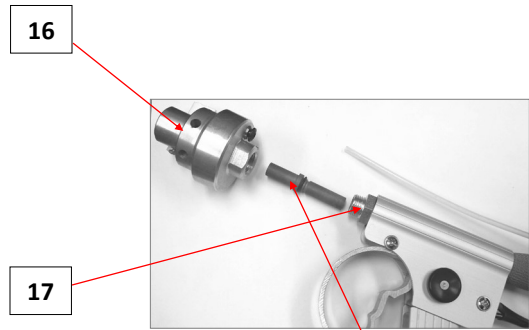

ABRASIVE VALVE w/ TUNGSTEN QUICK CONNECT

POSITION	CODE (US)	CODE (IT)	DESCRIPTION	QTY
5	I40-AV-T	78-T	ABRASIVE VALVE COMPLETE w/ TUNGSTEN QUICK CONNECT HOSE FITTING	1
6	QCT-I40-male	34PTG041	TUNGSTEN CARBIDE QUICK CONNECT (1 PC/MALE)	1

7

8

9

10

11

12

13

14

HOSE OPTIONS & ACCESSORIES

POSITION	CODE (US)	CODE (IT)	DESCRIPTION	QTY
7	I40-H ₂ O-Gun	80	1.18" x 30' H ₂ O GUN WITH HOSE (complete (delivered w/unit))	1
8	I40-Lance	80H-QC	1.18" x 30' H ₂ O LANCE WITH HOSE (complete)	1
9	I40-EXT-H	34PTG047	1.18" x 30' H ₂ O EXTENSION HOSE w/quick connects	1
10	I40ABH-30	1087	1.18" x 30' ABRASIVE HOSE ONLY	1
11	QC-I40-female	34PTG040	QUICK CONNECT (1 PC/FEMALE)	1
12	I-Ril-bl	360108003	4mm x 30' - RILSAN TWIN HOSE - BLACK - (AIR)	1
13	I-Ril-wt-205	340108052	4mm x 30' - RILSAN HOSE - WHITE - (WATER)	1
14	I-RQC-4	32PLP-4	4mm QUICK CONNECT FOR RILSAN HOSE (kit of 3 connectors)	1