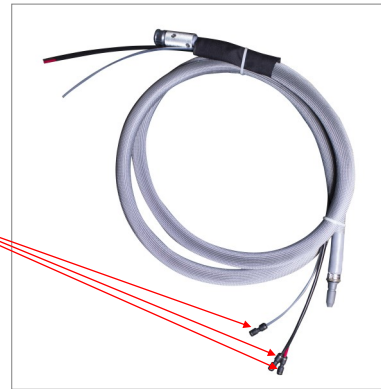

ABRASIVE VALVE w/ TUNGSTEN QUICK CONNECT

POSITION	CODE (US)	CODE (IT)	DESCRIPTION	QTY
5	I40-AV-T	78-T	ABRASIVE VALVE COMPLETE w/ TUNGSTEN QUICK CONNECT HOSE FITTING	1
6	QCT-I40-male	34PTG041	TUNGSTEN CARBIDE QUICK CONNECT (1 PC/MALE)	1

7

8

9

10

11

12

13

14

HOSE OPTIONS & ACCESSORIES

POSITION	CODE (US)	CODE (IT)	DESCRIPTION	QTY
7	I40-H ₂ O-Gun	80	1.18" x 30' H ₂ O GUN WITH HOSE (complete (delivered w/unit))	1
8	I40-Lance	80H-QC	1.18" x 30' H ₂ O LANCE WITH HOSE (complete)	1
9	I40-EXT-H	34PTG047	1.18" x 30' H ₂ O EXTENSION HOSE w/quick connects	1
10	I40ABH-30	1087	1.18" x 30' ABRASIVE HOSE ONLY	1
11	QC-I40-female	34PTG040	QUICK CONNECT (1 PC/FEMALE)	1
12	I-Ril-bl	360108003	4mm x 30' - RILSAN TWIN HOSE - BLACK - (AIR)	1
13	I-Ril-wt-205	340108052	4mm x 30' - RILSAN HOSE - WHITE - (WATER)	1
14	I-RQC-4	32PLP-4	4mm QUICK CONNECT FOR RILSAN HOSE (kit of 3 connectors)	1