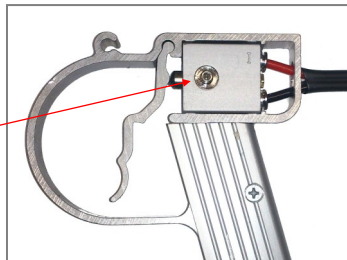

ABRASIVE VALVE w/ TUNGSTEN QUICK CONNECT

POSITION	CODE (US)	CODE (IT)	DESCRIPTION	QTY
5	I40-AV-T	78-T	ABRASIVE VALVE COMPLETE w/ TUNGSTEN QUICK CONNECT HOSE FITTING	1
6	QCT-I40-male	34PTG041	TUNGSTEN CARBIDE QUICK CONNECT (1 PC/MALE)	1

HOSE OPTIONS & ACCESSORIES

POSITION	CODE (US)	CODE (IT)	DESCRIPTION	QTY
7	I40-H ₂ O-Gun	80	1.18" x 30' H ₂ O GUN WITH HOSE (complete (delivered w/unit))	1
8	I40-Lance	80H-QC	1.18" x 30' H ₂ O LANCE WITH HOSE (complete)	1
9	I40-EXT-H	34PTG047	1.18" x 30' H ₂ O EXTENSION HOSE w/quick connects	1
10	I40ABH-30	1087	1.18" x 30' ABRASIVE HOSE ONLY	1
11	QC-I40-female	34PTG040	QUICK CONNECT (1 PC/FEMALE)	1
12	I-Ril-bl	360108003	4mm x 30' - RILSAN TWIN HOSE - BLACK - (AIR)	1
13	I-Ril-wt-205	340108052	4mm x 30' - RILSAN HOSE - WHITE - (WATER)	1
14	I-RQC-4	32PLP-4	4mm QUICK CONNECT FOR RILSAN HOSE (kit of 3 connectors)	1

17

20

18

19

21

(includes nozzles 22-24)

GUN ACCESSORIES

POSITION	CODE (US)	CODE (IT)	DESCRIPTION	QTY
15	I-FF-S	349906864C	LARGE FILLING FUNNEL w/ SIEVE - (3.4 GALLON)	1
16	I40-WN	932	H ₂ O WATER NOZZLE SHROUD	1
17	I40-NH	63	NOZZLE HOLDER	1
18	I-GUN-V	349924062	GUN VALVE w/ SAFETY BUTTON & SCREW	1
19	I-GUN-GBS	574	SAFETY BUTTON w/ SCREW	1
20	I40-N10-S	349907030	5.5mm - 7/32" CYLINDRICAL/STRAIGHT NOZZLE (STANDARD NOZZLE)	1
21	I40-NK	340301051-3	NOZZLE KIT w/4 NOZZLES (23-26)& NOZZLE HOLDER (18)	1
22	I40-N7-S	774	7mm - 9/32" CYLINDRICAL/STRAIGHT NOZZLE	1
23	I40-N8-S	460	8mm - 5/16" CYLINDRICAL/STRAIGHT NOZZLE	1
24	I25-N12-S	349907031	12mm - 15/32" CYLINDRICAL/STRAIGHT NOZZLE	1